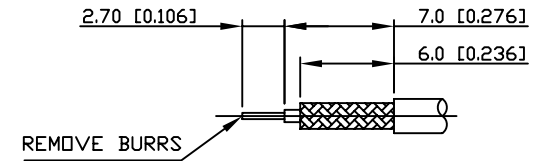

RECOMMENDED MOUNTING HOLE

RECOMMENDED CABLE STRIPPING DIM'S

NOTES:

1. THIS CONNECTOR IS MCX BULKHEAD JACK FOR RG-174/U&RG-316/U.
2. ITEMS ④⑤⑥⑦ ARE SHIPPED UNASSEMBLED.
5. UNSPECIFIED TOLERANCE: .XX ±0.25 [0.010]  
.X ±0.30 [0.012]

X MULTIPLE			CONNECTING THE INFORMATION AGE	
X MULTIPLE ASIA 4F, No. 347, Yang Guang St., Neihu, Taipei, Taiwan 11475		X MULTIPLE USA 1420 Los Angeles Ave., Suite G, Simi Valley, CA 93065		G/NO:
THIS DRAWING IS A CONTROLLED DOCUMENT.				DWG NO: XRF-M3-5R7-CAA-K01
TITLE: MCX BULKHEAD JACK				DRAWN: TQM
PART NO: XRF-M3-5R7-CAA-K01				CHKD: JEFF
UNIT mm [Inch]		SHEET 1 of 1		REV 01
DATE: Jan.24,08				