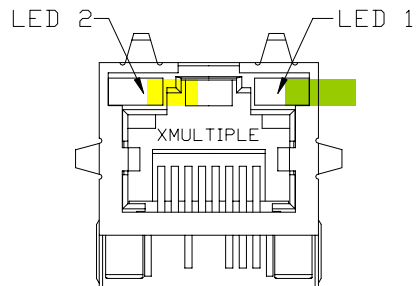

XMULTIPLE

CONNECTING
THE INFORMATION
AGE

BI-COLOR LED LIGHTING SEQUENCE

Primary Color Secondary Color

YE/GR

Xmultiple ASIA, 4F, No. 347, Yang Guang Street, Neihu Chiu, Taipei 11475, Taiwan 886-2-2658-2298, Fax: 886-2-2627-8659