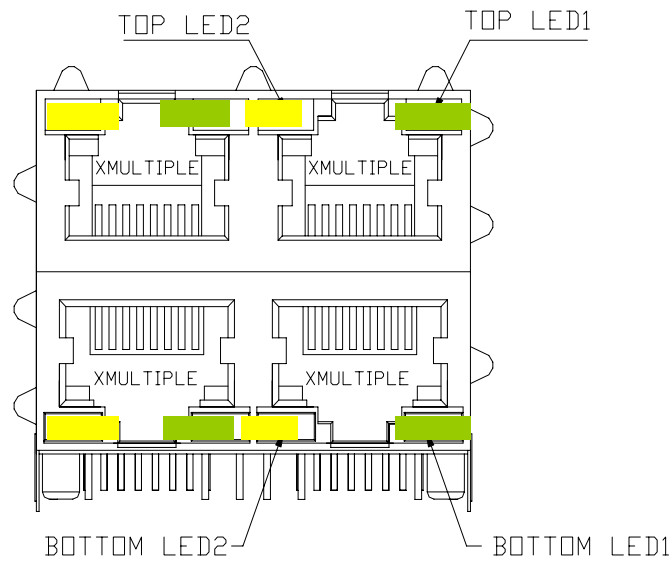

XMULTIPLE

CONNECTING
THE INFORMATION
AGE

BI-COLOR LED LIGHTING SEQUENCE

Primary Color Secondary Color

YE/GR

Xmultiple ASIA, 4F, No. 347, Yang Guang Street, Neihu Chiu, Taipei 11475, Taiwan 886-2-2658-2298, Fax: 886-2-2627-8659